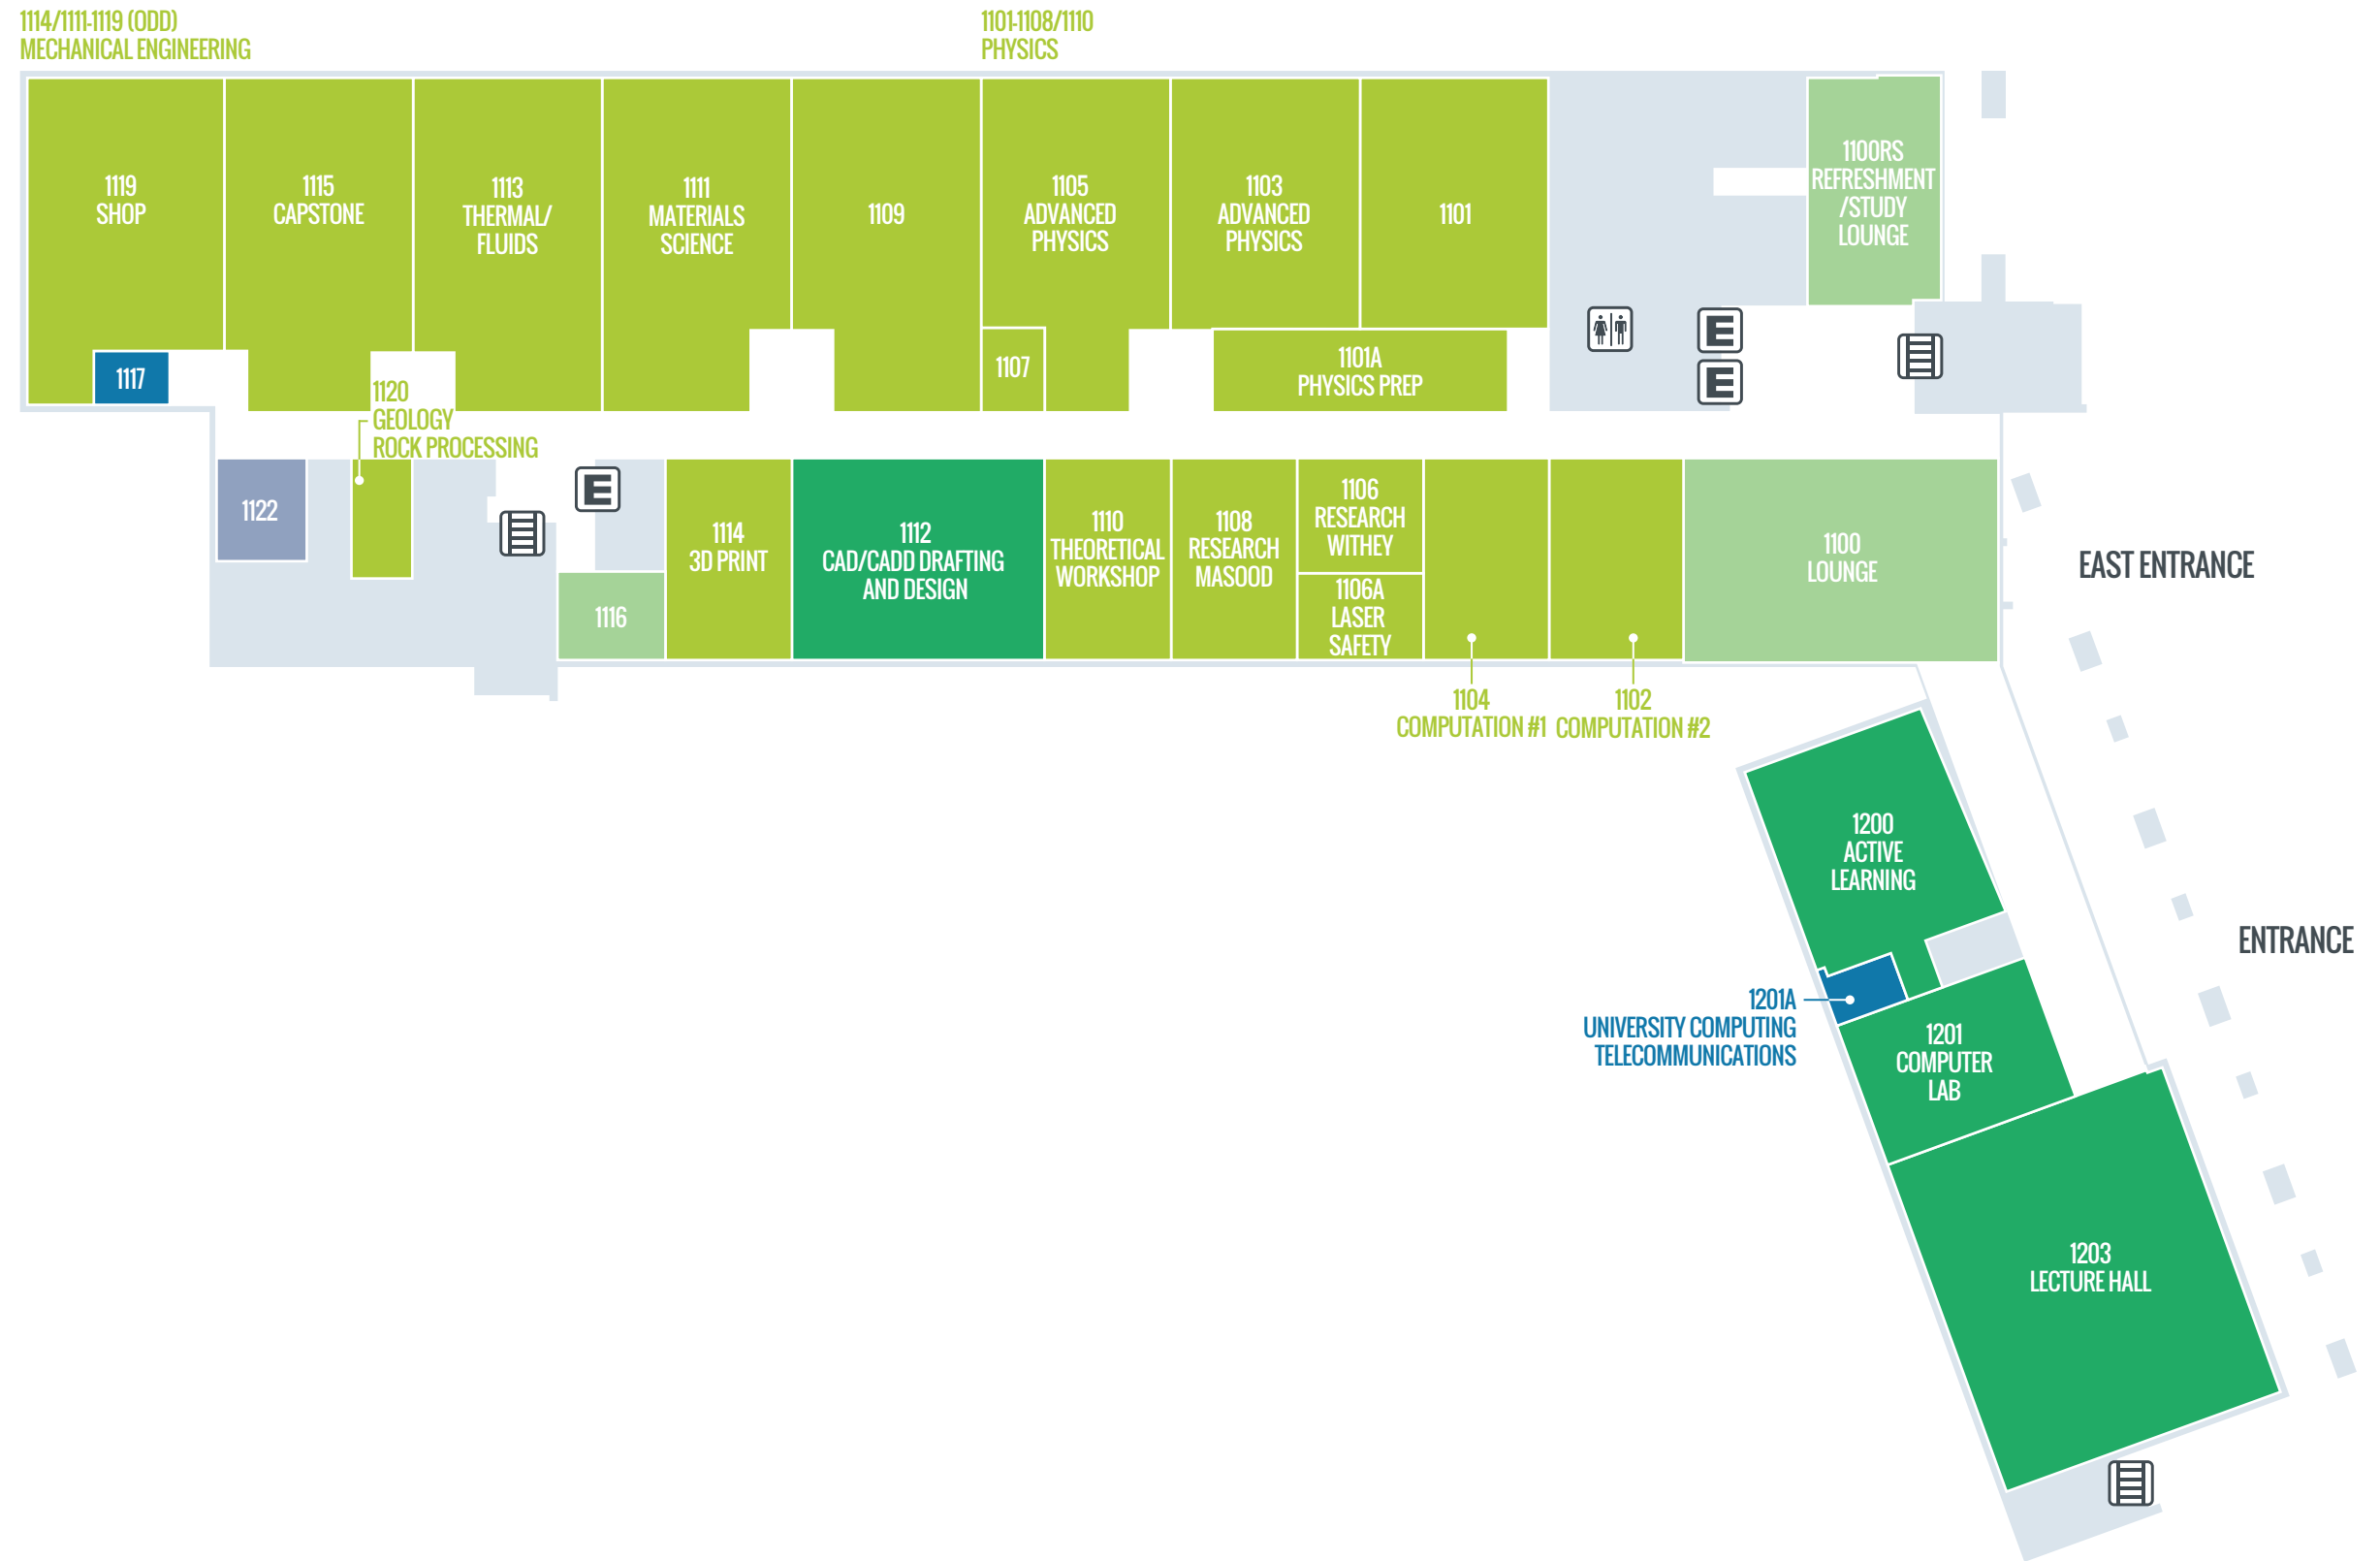

University of Houston Clear Lake

STEM AND CLASSROOM BUILDING FLOOR 1

1

MAP KEY

- FACULTY/ADVISORY
- CLASSROOM
- COMMONS
- LAB
- RECEIVING
- ELEVATOR
- STAIRS
- RESTROOMS

COLLEGE OF SCIENCE AND ENGINEERING

University of Houston Clear Lake

STEM AND CLASSROOM BUILDING FLOOR

2

MAP KEY

- FACULTY/ADVISORY
- CLASSROOM
- COMMONS
- LAB
- E ELEVATOR
- ≡ STAIRS
- ♂ ♀ RESTROOMS

University of Houston Clear Lake

STEM AND CLASSROOM BUILDING FLOOR

3

MAP KEY

- FACULTY/ADVISORY
- CLASSROOM
- COMMONS
- LAB
- TERRACE
- ELEVATOR
- STAIRS
- RESTROOMS

CHEMISTRY

COLLEGE OF SCIENCE AND ENGINEERING