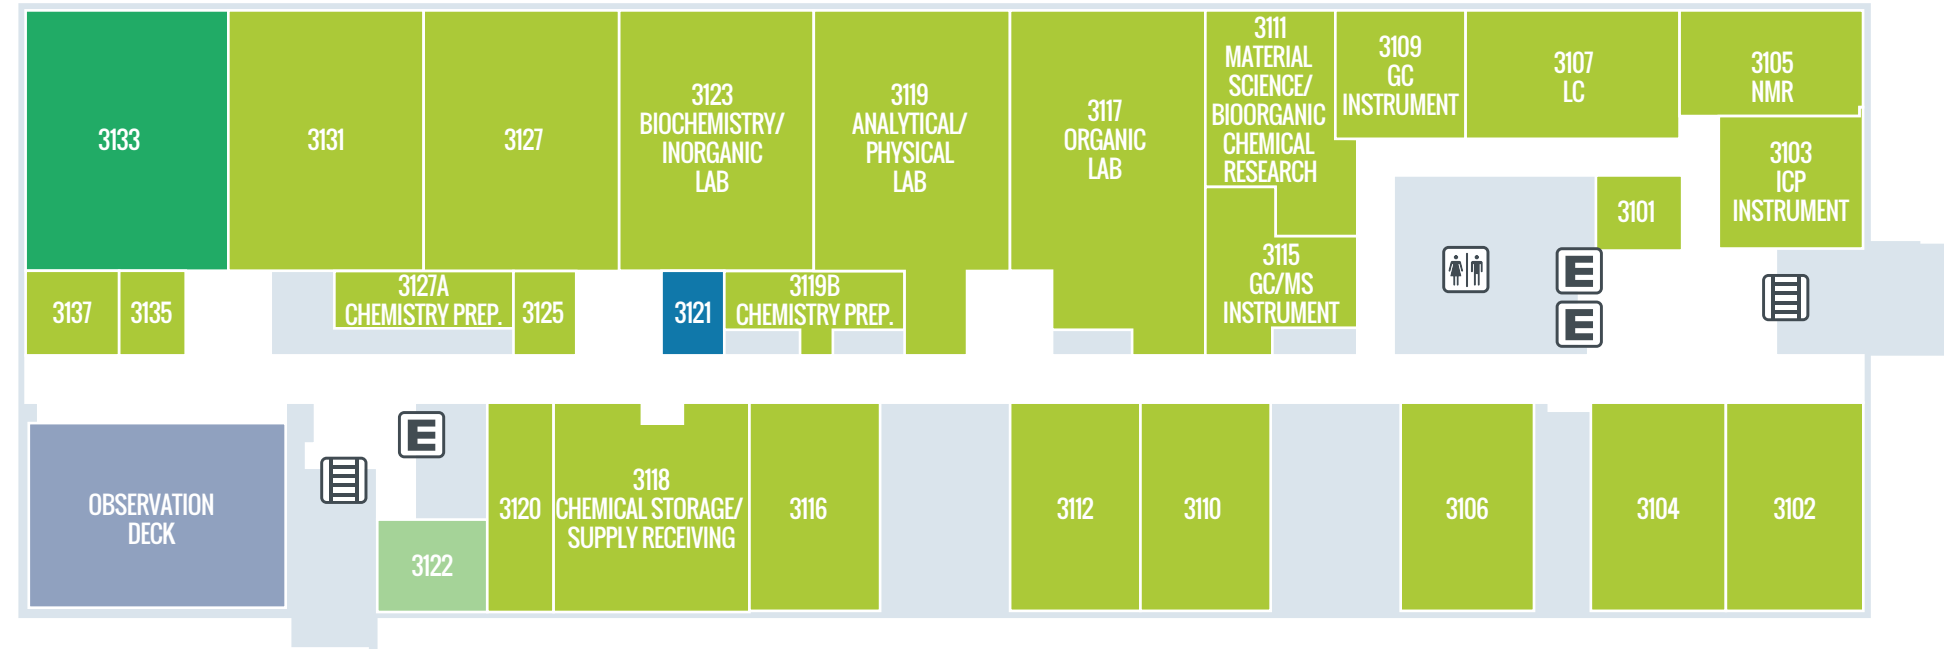

STEM AND CLASSROOM BUILDING FLOOR

2

MAP KEY

- FACULTY/ADVISORY
- CLASSROOM
- COMMONS
- LAB
- E ELEVATOR
- ≡ STAIRS
- ♂ ♀ RESTROOMS

University of Houston Clear Lake

STEM AND CLASSROOM BUILDING FLOOR

3

MAP KEY

- FACULTY/ADVISORY
- CLASSROOM
- COMMONS
- LAB
- TERRACE
- ELEVATOR
- STAIRS
- RESTROOMS

CHEMISTRY

COLLEGE OF SCIENCE AND ENGINEERING