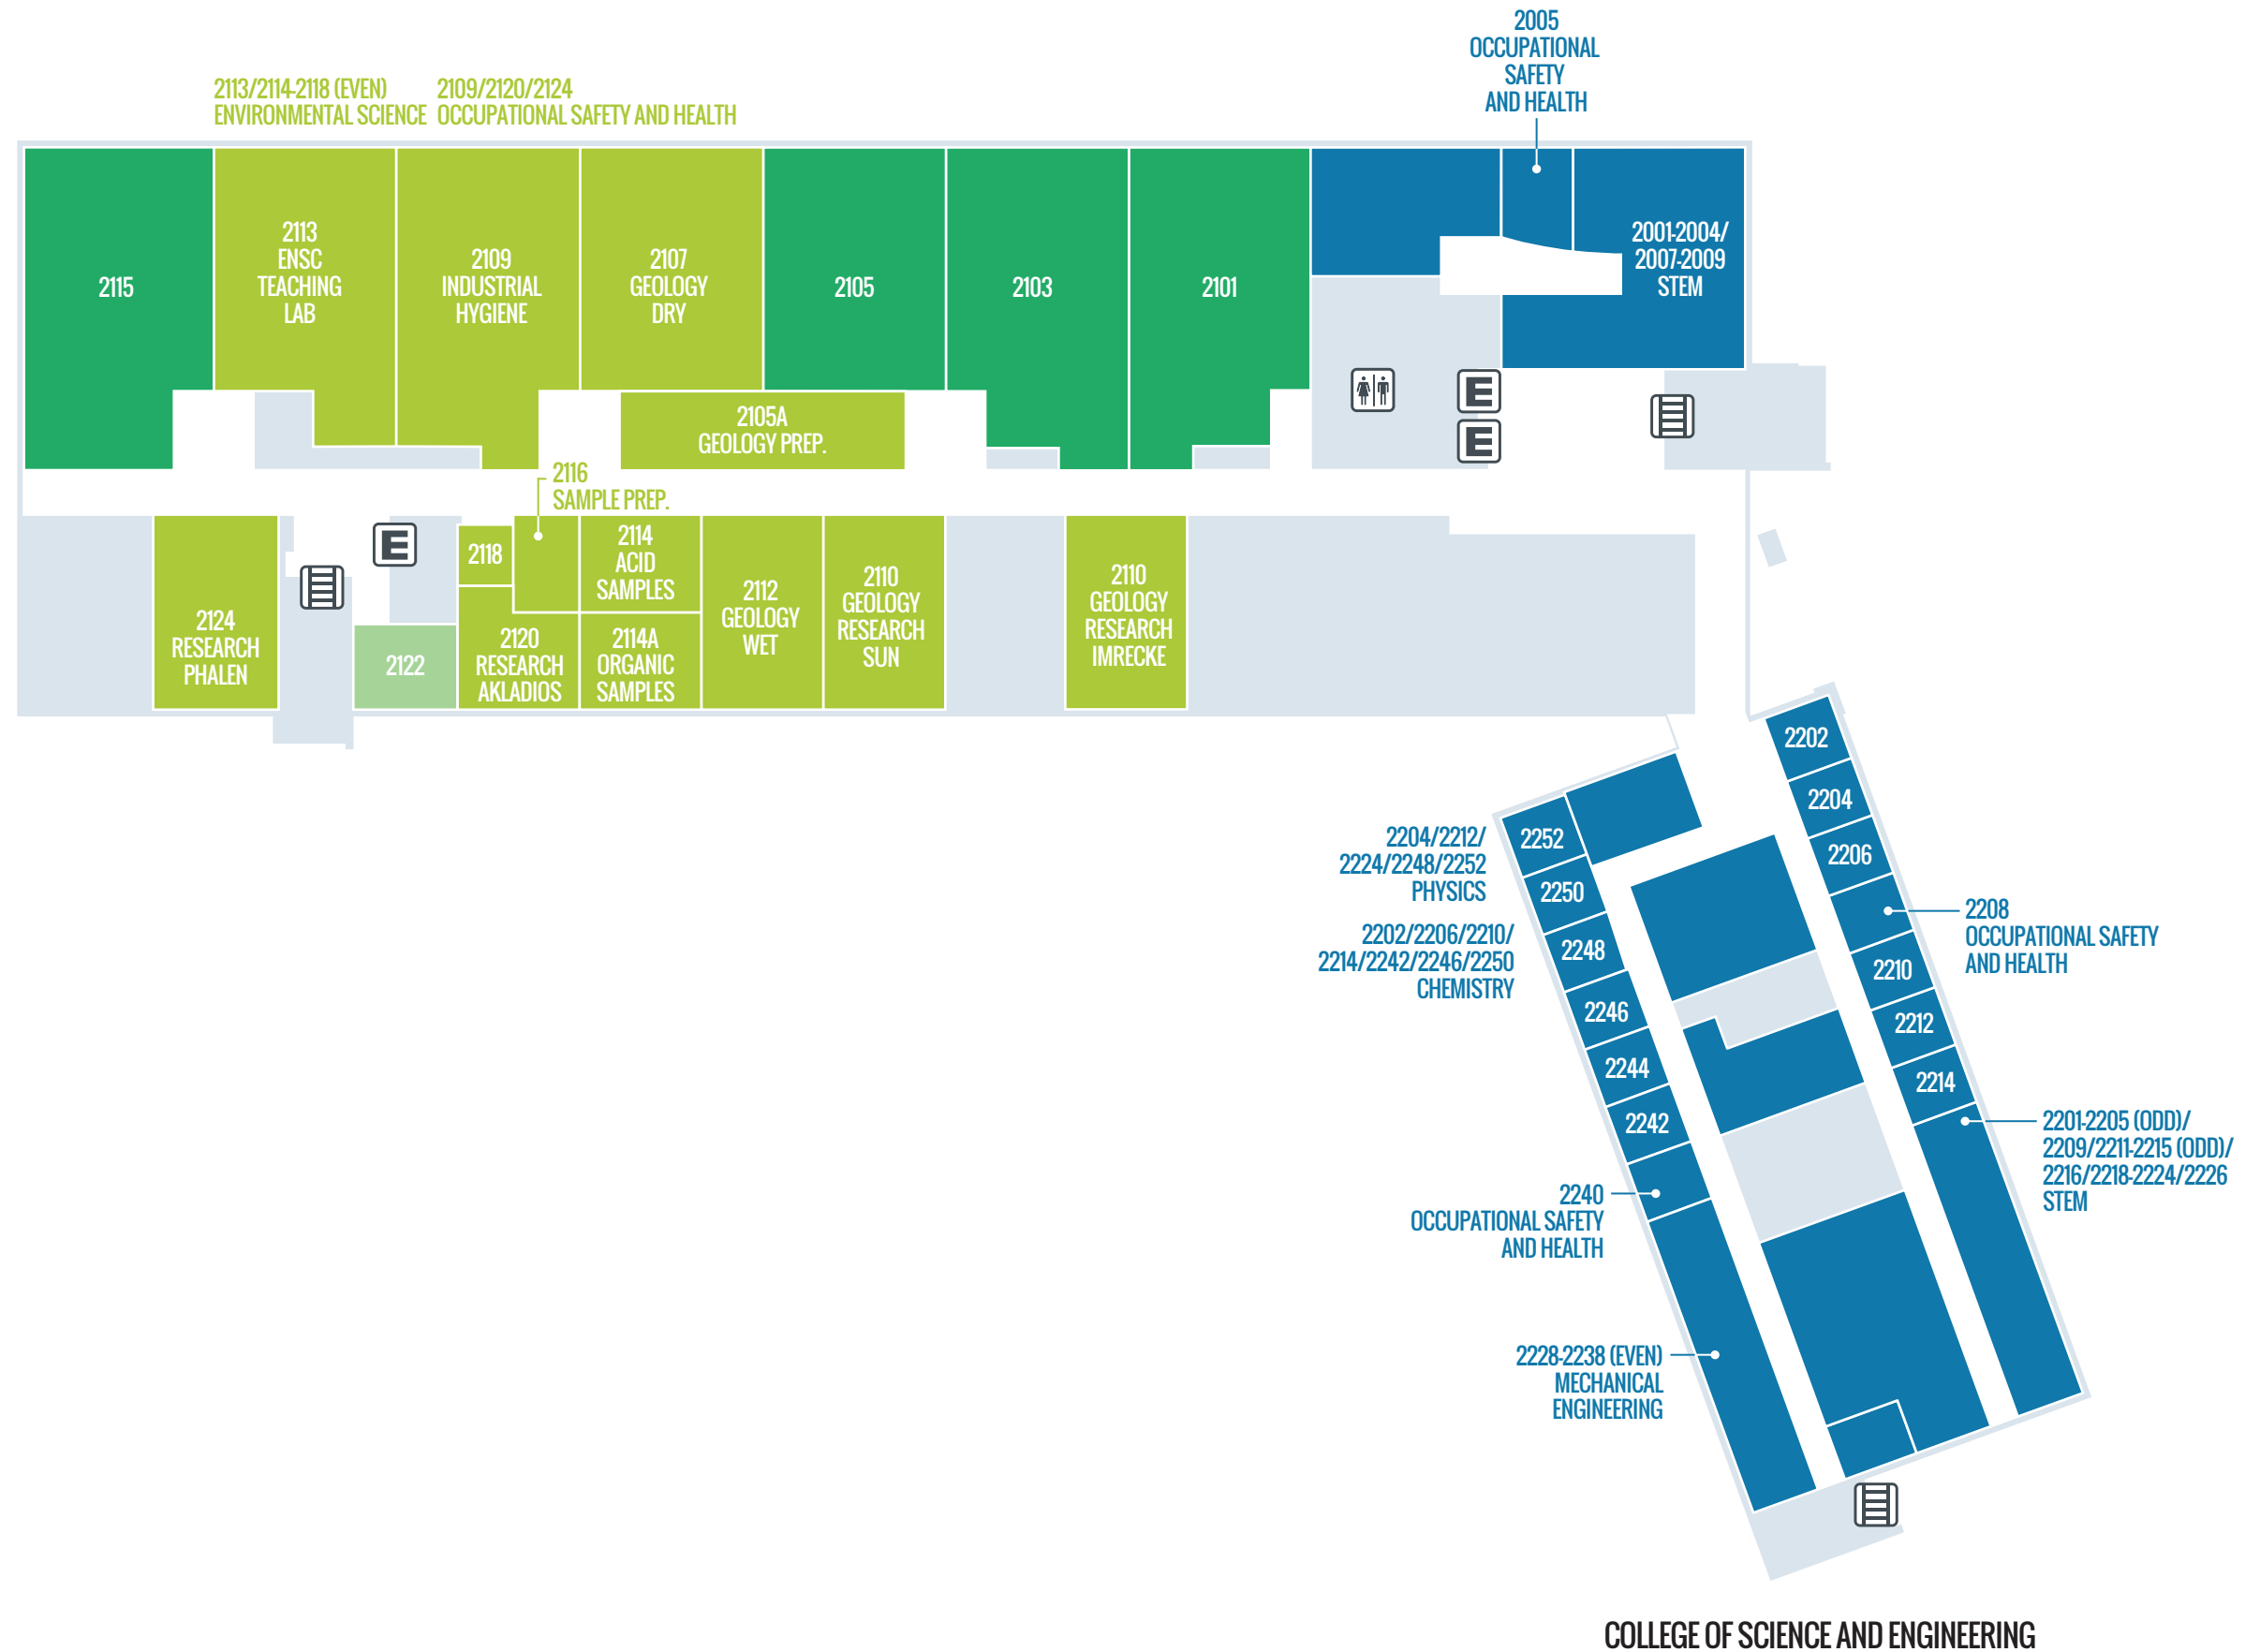

University of Houston Clear Lake

STEM AND CLASSROOM BUILDING FLOOR 1

1

MAP KEY

- FACULTY/ADVISORY
- CLASSROOM
- COMMONS
- LAB
- RECEIVING
- ELEVATOR
- STAIRS
- RESTROOMS

COLLEGE OF SCIENCE AND ENGINEERING

University of Houston Clear Lake

STEM AND CLASSROOM BUILDING FLOOR

2

MAP KEY

- FACULTY/ADVISORY
- CLASSROOM
- COMMONS
- LAB
- E ELEVATOR
- ≡ STAIRS
- ♂ ♀ RESTROOMS

University of Houston Clear Lake

STEM AND CLASSROOM BUILDING FLOOR

3

MAP KEY

- FACULTY/ADVISORY
- CLASSROOM
- COMMONS
- LAB
- TERRACE
- ELEVATOR
- STAIRS
- RESTROOMS

CHEMISTRY

COLLEGE OF SCIENCE AND ENGINEERING