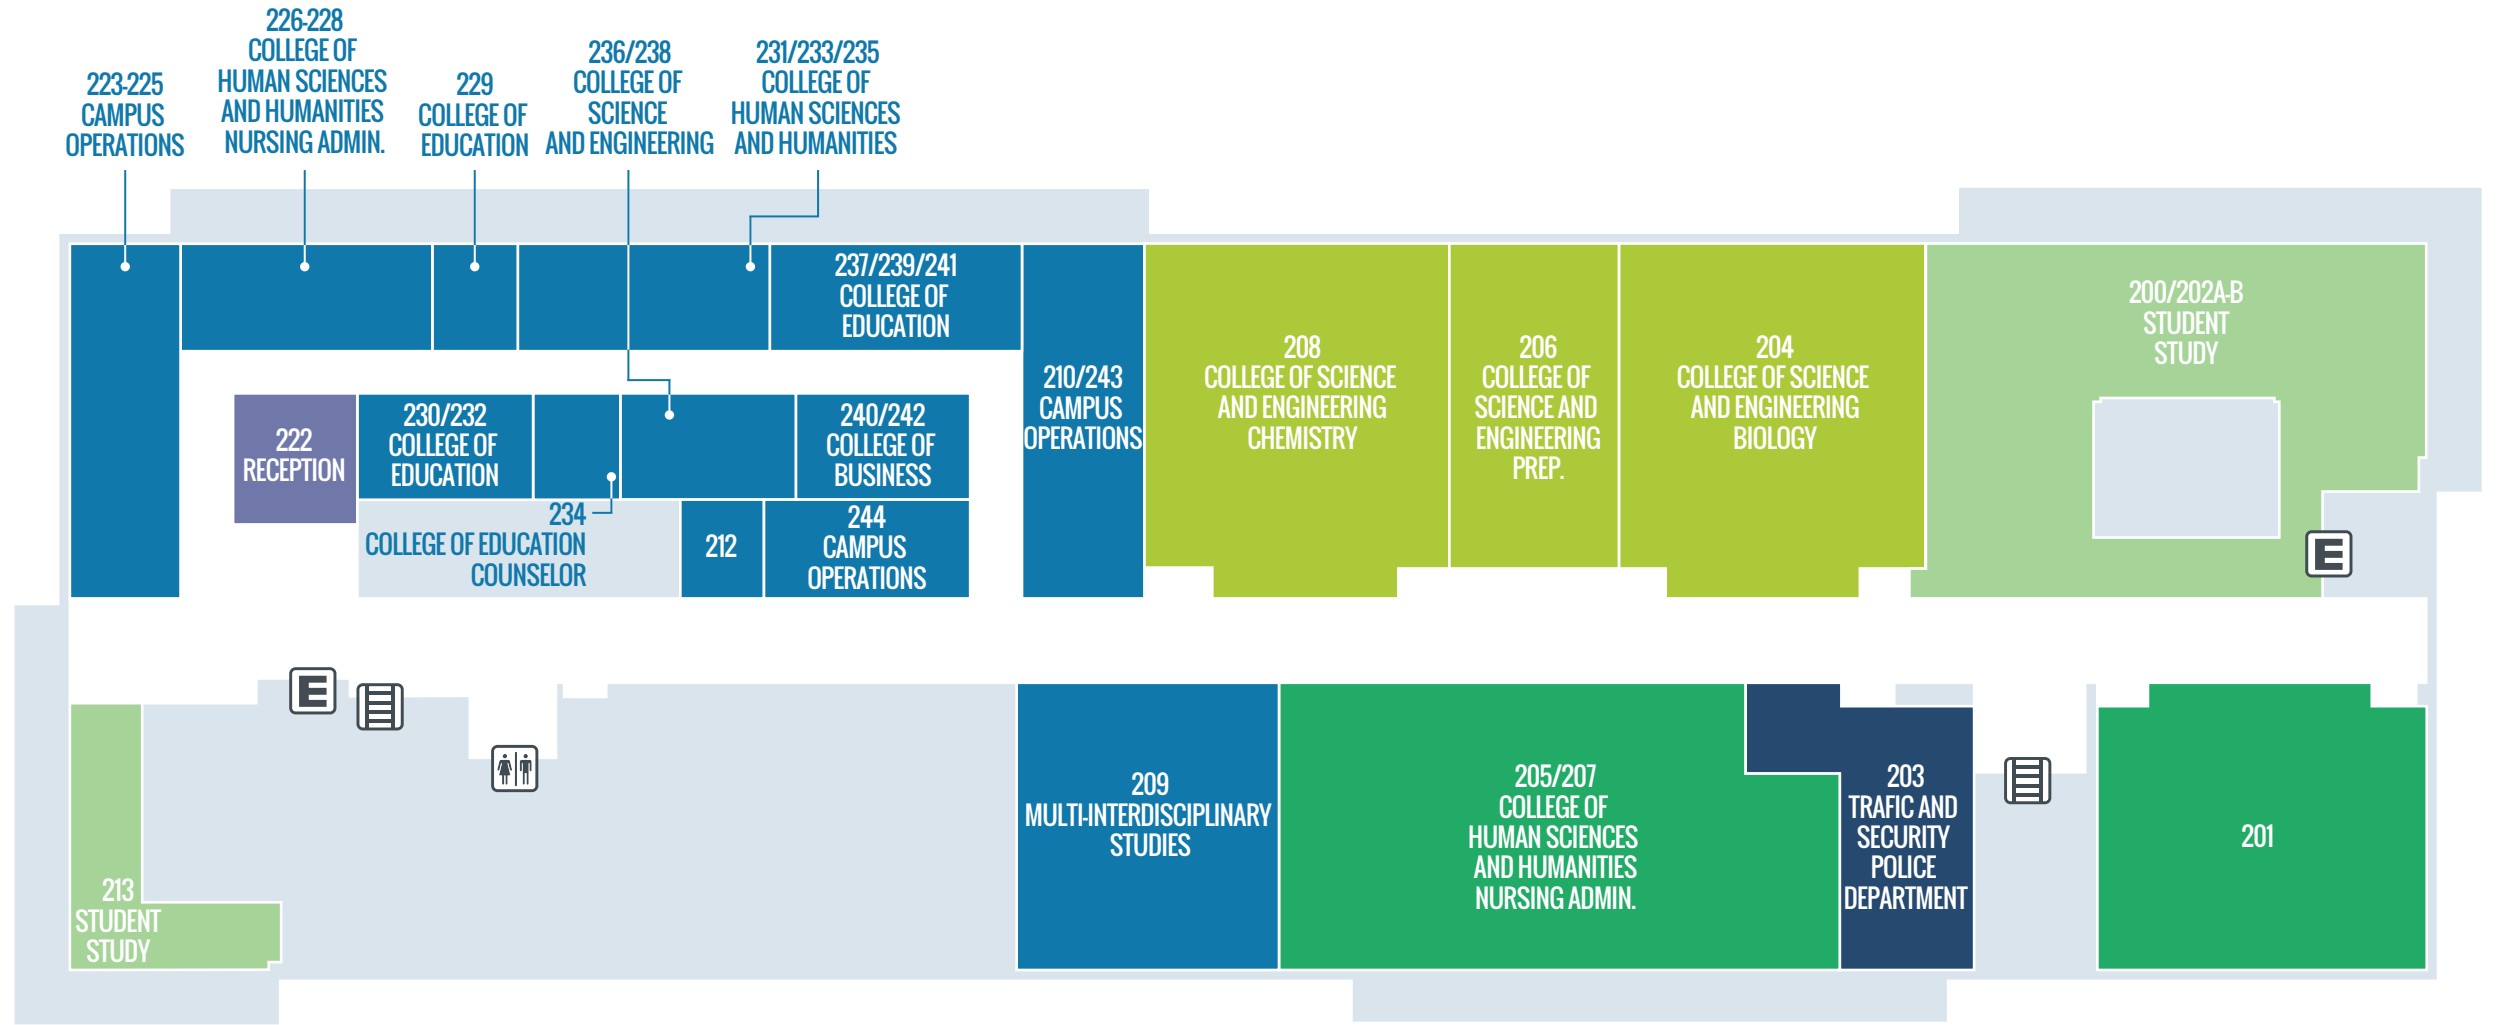

University of Houston Clear Lake

HEALTH SCIENCE CLASSROOM PEARLAND BUILDING

FLOOR

1

MAP KEY

- FACULTY/ADVISORY
- CLASSROOM
- COMMONS
- RECEIVING
- SECURITY
- VENDING
- E ELEVATOR
- ☰ STAIRS
- ♂ ♀ RESTROOMS

University of Houston Clear Lake

HEALTH SCIENCE CLASSROOM PEARLAND BUILDING

FLOOR

2

MAP KEY

- FACULTY/ADVISORY
- CLASSROOM
- COMMONS
- LAB
- INFORMATION
- SECURITY
- E ELEVATOR
- ≡ STAIRS
- ♂ ♀ RESTROOMS